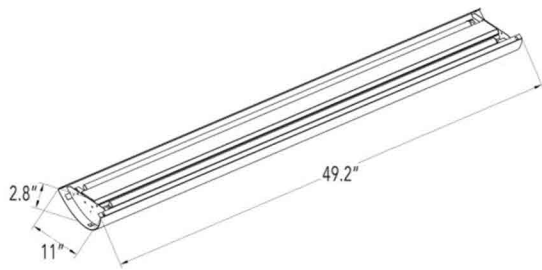

# Suspended Perf. Basket & Louver Up/Down Lights

A.

49.2" H x 2.8" D x 11" W